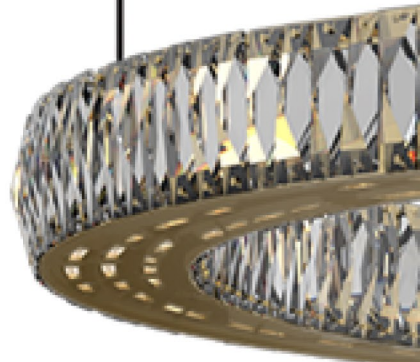

### SPACIUM SUSPENSION 1 LEVEL 9190.100.I |

H 5 cm 1.9 in  
D 100 cm 39.3 in  
24 bulbs G9